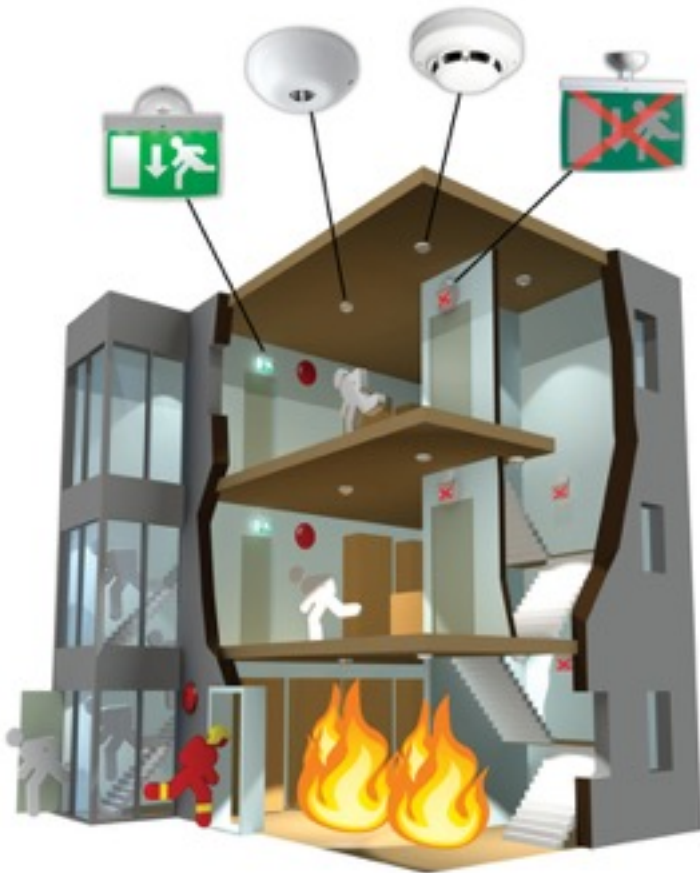

Prosec Gruppen

Combined system

Active evacuation

PRODEX FIREscape

Modulær oppbygging

Sentral uten plass for orienteringsplaner

FIRESCAPE
+ FS-UP/
+ PVS-151/33

FS-MAP CABINET-
DOOR